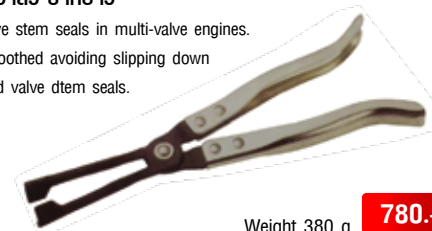

Weight 2000 g **3,130.-**

Valve stem seal ring pliers

คีมถอดซีลทวมวาล์ว

- Long neck designed to reach into conned area of the seal to grip it for removal
- Gripping serration allows them to grasp both original equipment & aftermarket seals regardless of the conguration.

Weight 1600 g **4,320.-**

Extra long valve stem seal ring pliers

คีมถอดซีลทวมวาล์ว ปากยาว

- For removing valve stem seals in multi-valve engines.
- Jaw longitudinal-toothed avoiding slipping down
- For deeply levelled valve stem seals.