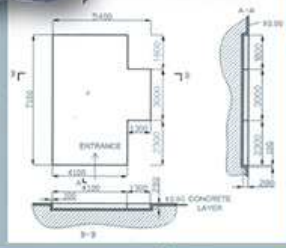

Aluminum alloy with heat radiation hole electric heating

YDW fan

50mm rock wool board

Steel grid

ห้องอบสั อินฟราเรด
ขนาดใหญ่พิเศษ
(รถตู้หลังคาสูงเข้ากันได้)

0%
12 เดือน
ราคารวมติดตั้ง
499,000
บาท

Outside dimension	7000X5300X3200 mm (LxWxH)
Inside dimension	6900X4400X3000 mm (LxWxH)
Front gate	Aluminum alloy edge 2900X2500 mm (LxW)
Working door	EPS panel,700x1800 mm (WxH)
Wall panel	50mm EPS wool insulation board,color steel plate thickness 0.45 mm
Base system	High quality channel steel welding structure, features two rows of 30X4 mm grille and 3 rows of diamond plate with surface rust treatment
Exhaust system	Inlet 3kwx2 sets,10,000-13,000 m/h,YDW fan ,outlet 7.5kwx1 set 17,500-21,000 m/h ,YDW fan
Lighting system	LED lamp, 3 pcsx16wx8 sets
Heating system	Long-wave infrared lamp, triple tube, (1 box x 3 pcs= 3 kw) 10 box 30kw in total
Electronic control system	lighting, painting, baking temperature setting,time setting, temperature alarm,emergency stop