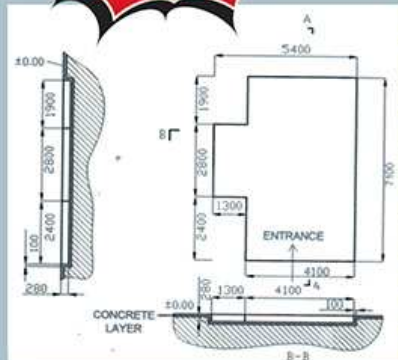

Outside dimension	7000X5200X3200 mm (LxWxH)
Inside dimension	6900X3900X2600 mm (LxWxH)
Front gate	Aluminum alloy edge 2900X2500 mm (LxW)
Working door	EPS panel,700x1800 mm (WxH)
Wall panel	50mm EPS flame retardant insulation board,color steel plate thickness 0.35 mm
Base system	High quality convex steel welding structure, features two rows of 30X4 mm grille and 3 rows of diamond plate with surface rust treatment
Exhaust system	Inlet 3kwx2 sets 9,400-11,000 m/h,YDW fan ,outlet 4kwx1 set 10,000-13,000 m/h ,YDW fan
Lighting system	LED high quality lamp, 3 pcsx16wx8 sets
Heating system	Long-wave infrared lamp, triple tube, 24 kw in total
Electronic control system	lighting, painting,baking,temperature setting,time setting temperature alarm,emergency stop