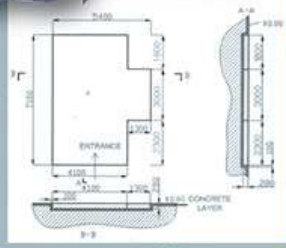

ห้องอบสั อินฟราเรด ขนาดใหญ่พิเศษ (รถตู้หลังคาสูงเข้ากันได้)

0%
12 เดือน
ราคารวมติดตั้ง
499,000
บาท

Outside dimension	7000X5300X3200 mm (LxWxH)
Inside dimension	6900X4400X3000 mm (LxWxH)
Front gate	Aluminum alloy edge 2900X2500 mm (LxW)
Working door	EPS panel,700x1800 mm (WxH)
Wall panel	50mm EPS wool insulation board,color steel plate thickness 0.45 mm
Base system	High quality channel steel welding structure, features two rows of 30X4 mm grille and 3 rows of diamond plate with surface rust treatment
Exhaust system	Inlet 3kwx2 sets,10,000-13,000 m/h,YDW fan ,outlet 7.5kwx1 set 17,500-21,000 m/h ,YDW fan
Lighting system	LED lamp, 3 pcsx16wx8 sets
Heating system	Long-wave infrared lamp, triple tube, (1 box x 3 pcs= 3 kw) 10 box 30kw in total
Electronic control system	lighting, painting, baking temperature setting,time setting, temperature alarm,emergency stop